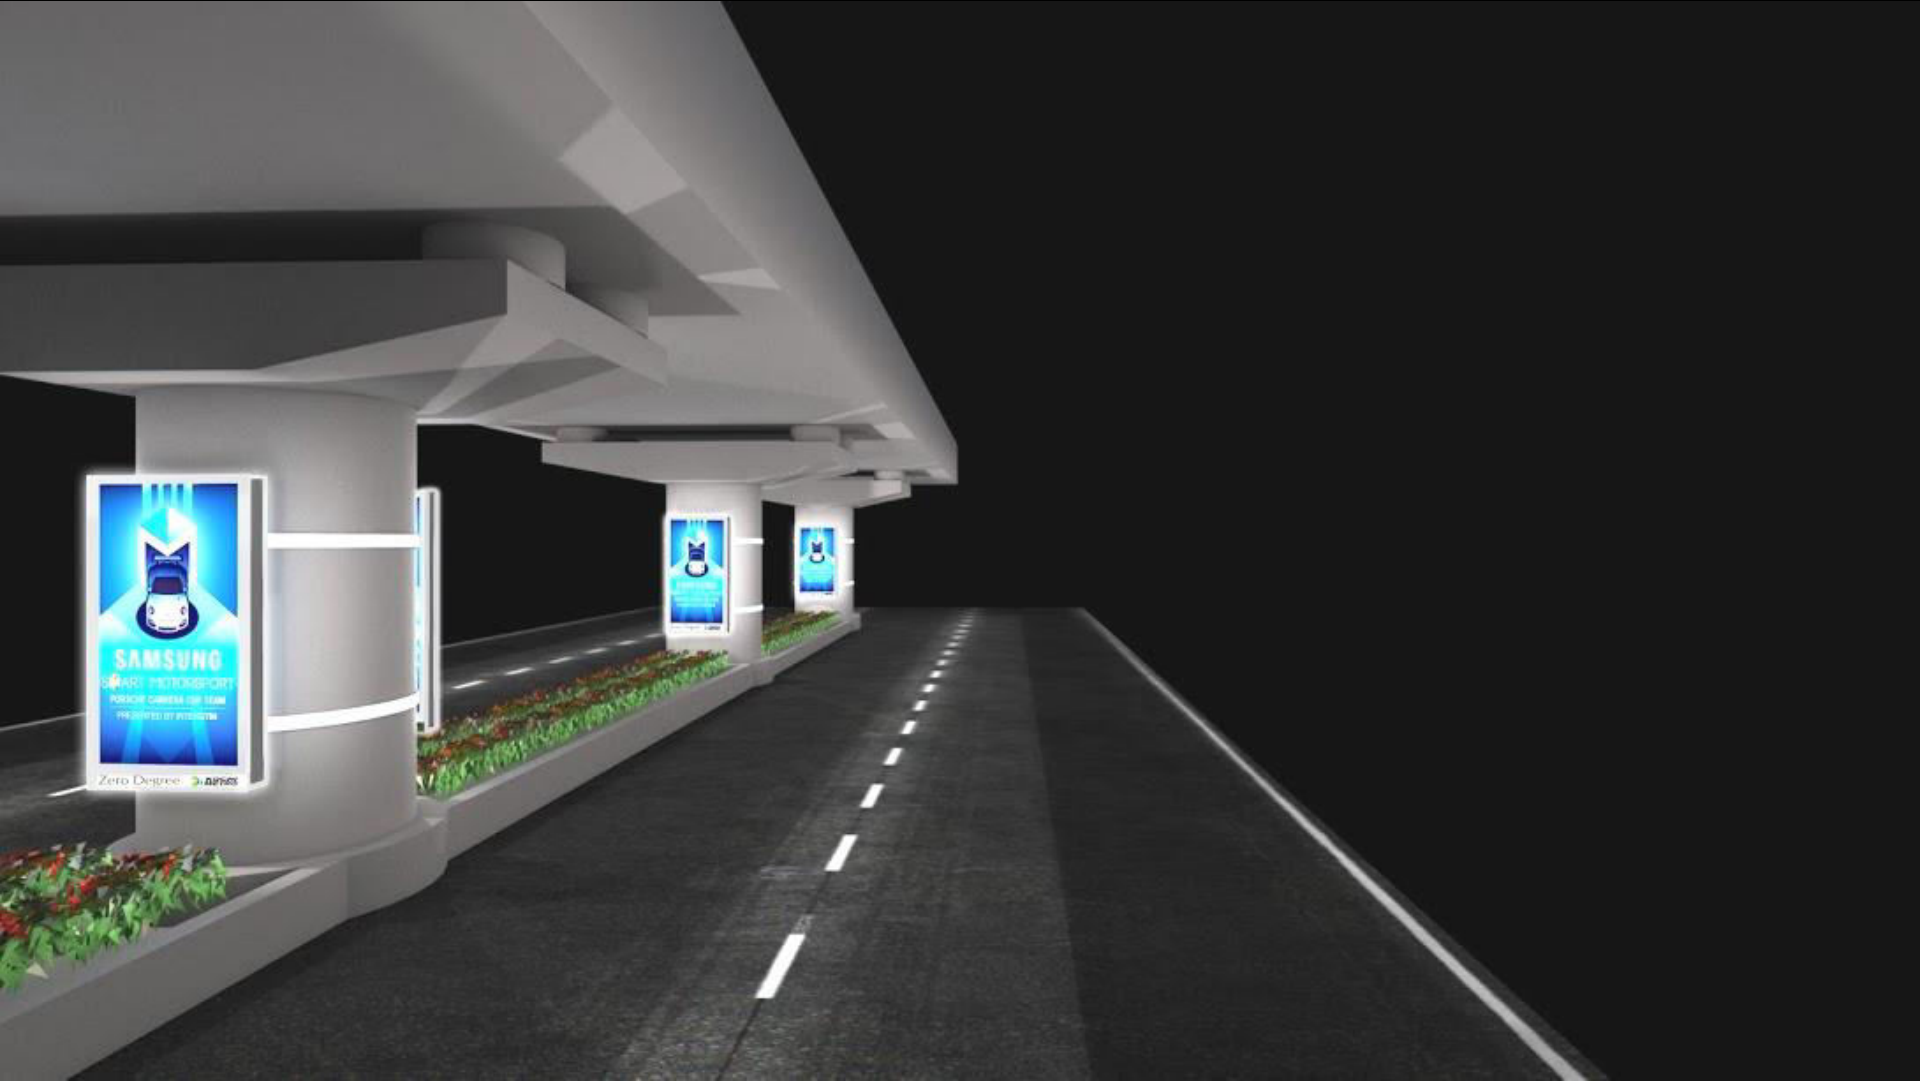

SAMSUNG
SAMSUNG INTELLIGENT
POSCO COMEAS (P) LTD.
PREFERRED BY HYUNDAI
Zero Distance